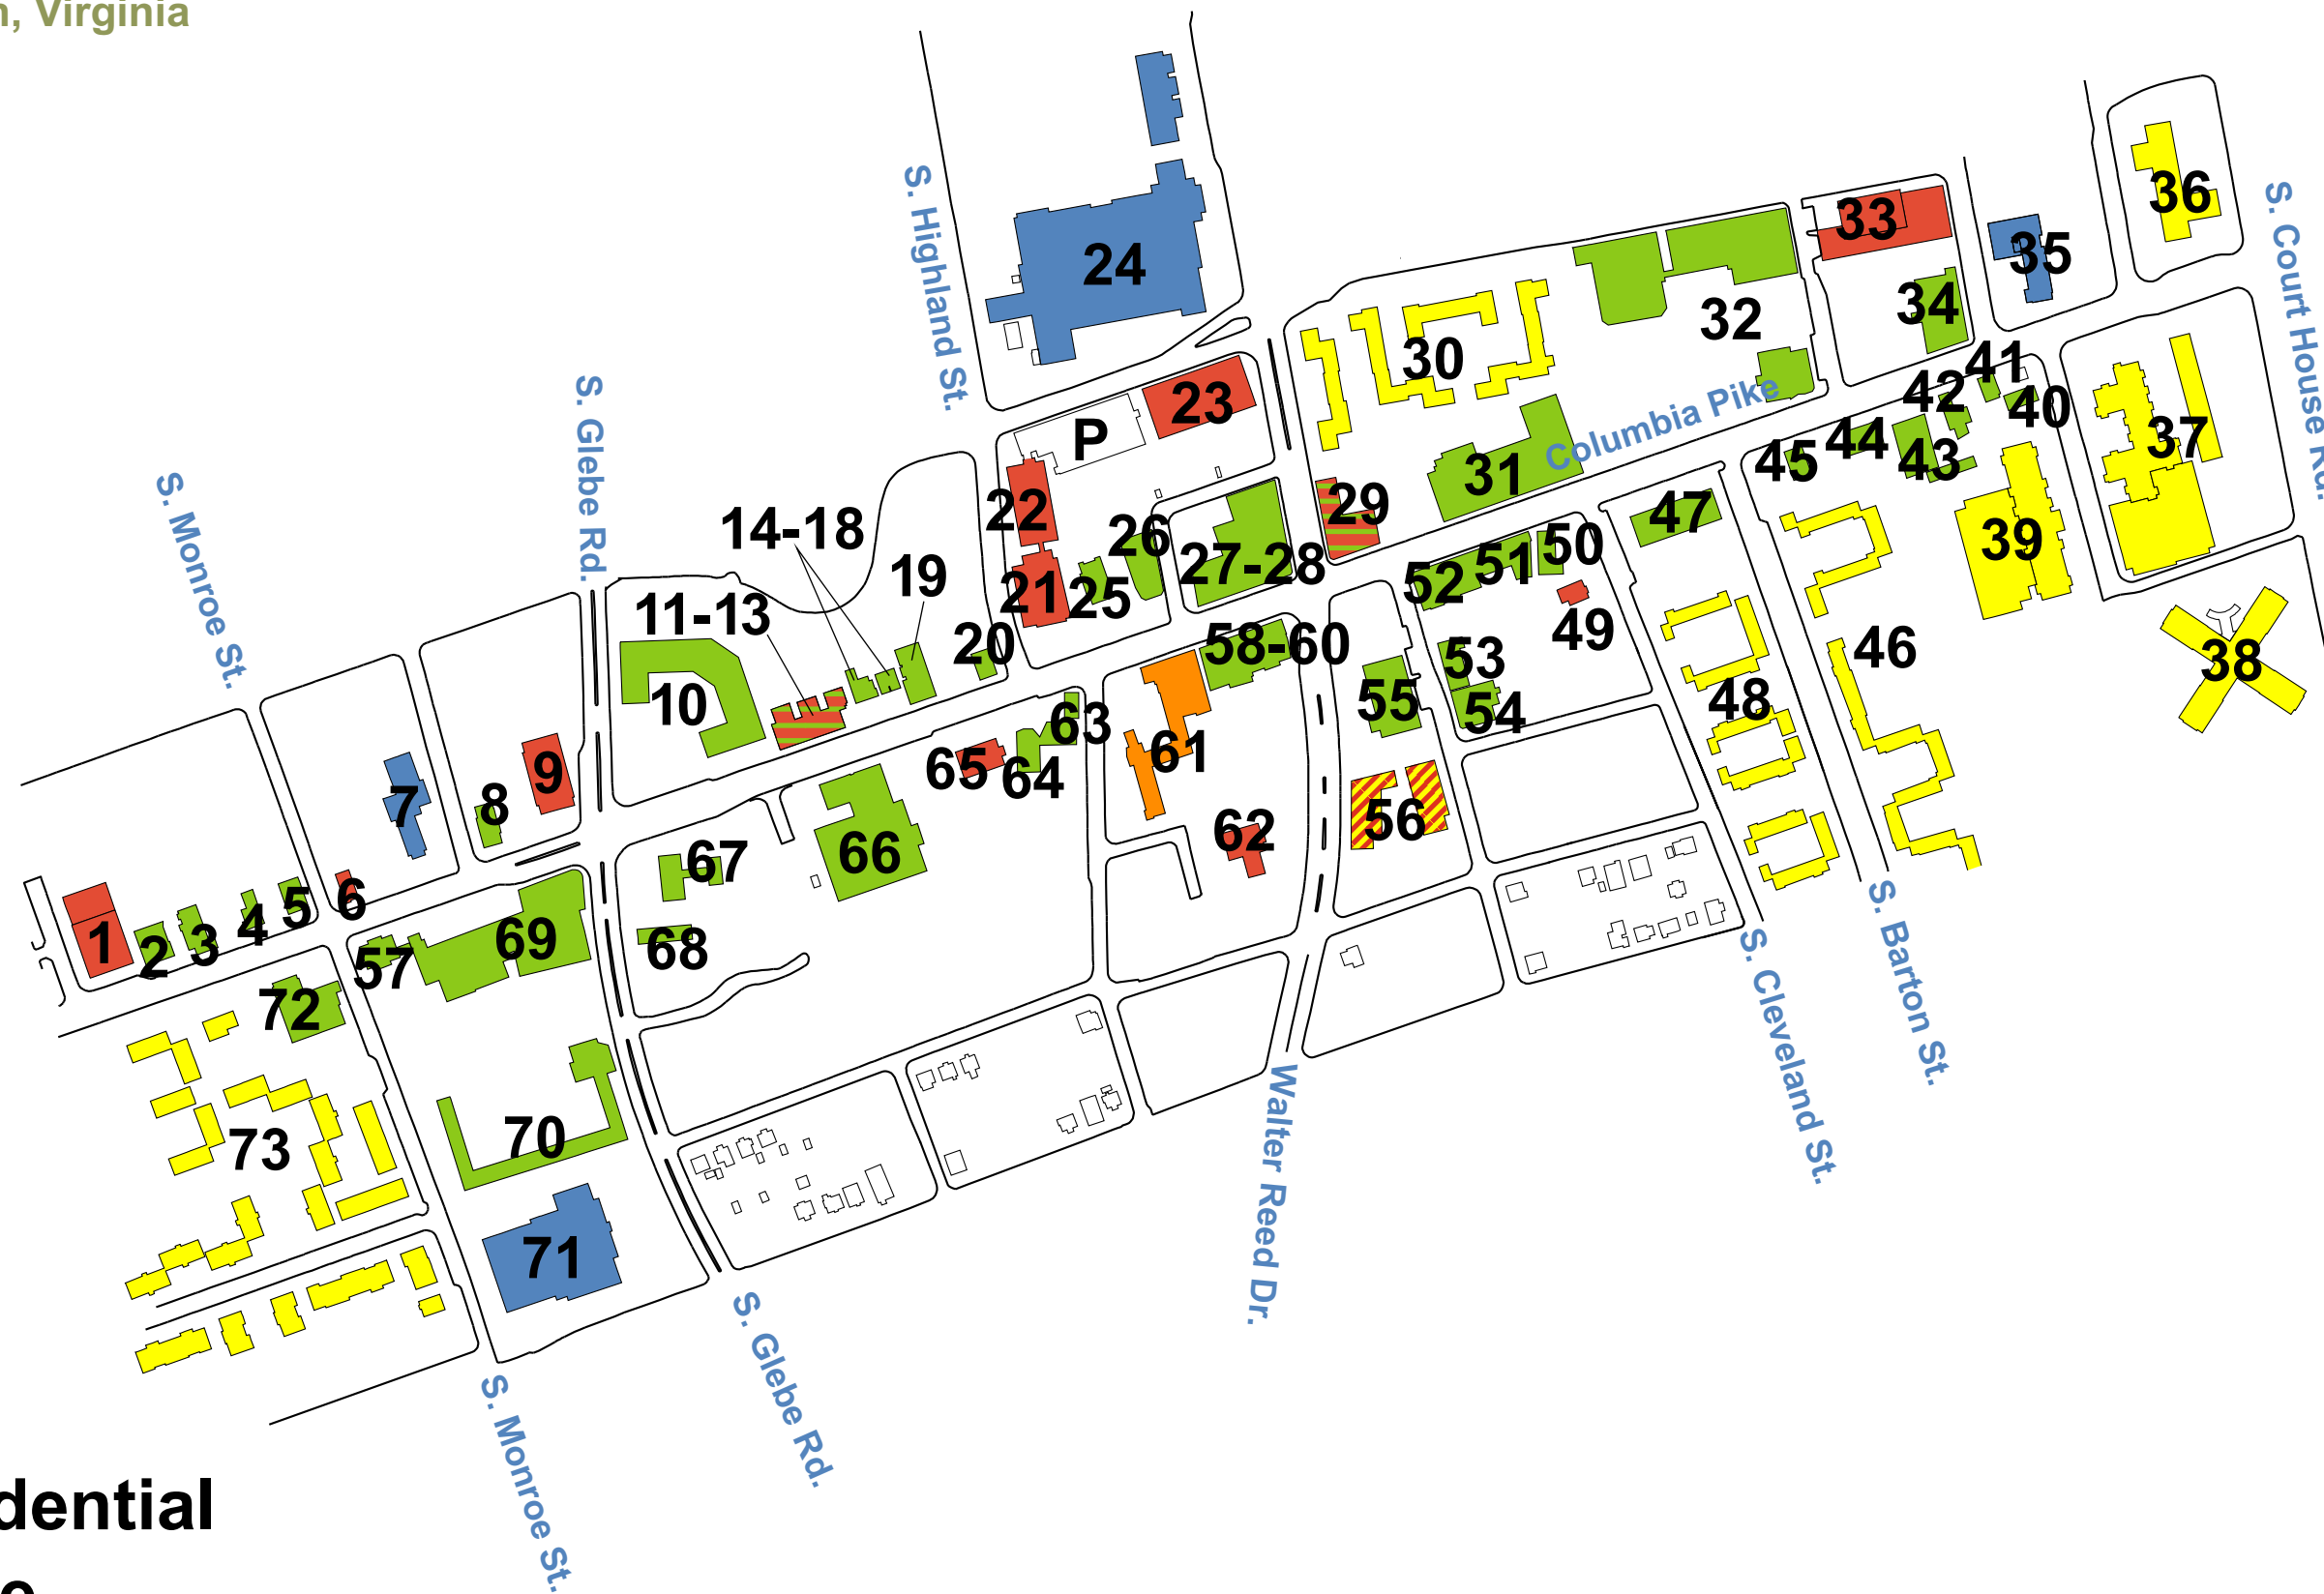

Principal Buildings of the Columbia Pike Town Center

Arlington, Virginia

- Residential
- Office
- Government/Institutional
- Hotel
- Retail
- Mixed Use
- Proposed (Color Striping According to Use)

- | | |
|---|---------------------------------------|
| 1. Litman Law Office | 38. Dominion Plaza Apartments |
| 2. 3709 Columbia Pike | 39. Barkley Condominiums |
| 3. Burger King | 40. Pentagon Texaco |
| 4. 3621 Columbia Pike | 41. Bob & Edith's Diner |
| 5. 3601 Columbia Pike | 42. Citgo |
| 6. CW Fields & Sons Plumbing | 43. Saah's Unfinished Furniture |
| 7. Arlington Presbyterian Church | 44. 2340 Columbia Pike |
| 8. Wendy's | 45. 2406 Columbia Pike |
| 9. Bank of America | 46. Arlington Village |
| 10. Westmont Shopping Center | 47. Arlington Village Shopping Center |
| 11. Brady Building | 48. Arlington Village |
| 12. Medical Building | 49. Any Mountain Travel |
| 13. Westmont Professional Building | 50. 2602 Columbia Pike |
| 14. 3209 Columbia Pike | 51. 2624 Columbia Pike |
| 15. Pines of Naples | 52. Ski Chalet |
| 16. 3201 Columbia Pike | 53. 1031 S Edgewood St |
| 17. 3203 Columbia Pike | 54. 2709 S 11th St |
| 18. 3207 Columbia Pike | 55. Eckerd's |
| 19. Laibela Ethiopian Restaurant | 56. Capstone Project-Proposed |
| 20. Mrs. Chen's Kitchen | 57. Chevy Chase Bank |
| 21. 901 S. Highland St. | 58. Blanca's Restaurant |
| 22. 903 S. Highland St. | 59. Arlington Gift & Garden |
| 23. AT&T Building | 60. 3008 Columbia Pike |
| 24. Columbia Pike Library/Career Center | 61. Pentagon Days Inn |
| 25. McDonalds | 62. B B&T |
| 26. 3005 Columbia Pike | 63. 3100 Columbia Pike |
| 27. Arlington Shopping Center | 64. 3102 Columbia Pike |
| 28. 2919 Columbia Pike | 65. Sun Trust Bank |
| 29. 2801 Columbia Pike | 66. Brown Nissan |
| 30. Fillmore Gardens | 67. Glebe Exxon |
| 31. Fillmore Shopping Center | 68. Midas |
| 32. Adams Square Shopping Center | 69. Rosenthal Chrysler/Jeep |
| 33. B M Smith Building | 70. Rosenthal Chevrolet |
| 34. Safeway | 71. Post Office |
| 35. Trinity Episcopal Church | 72. 3602 Columbia Pike |
| 36. Columbia Manor Apartments | 73. Oakland Apartments |
| 37. Columbia Pike Apartments | |